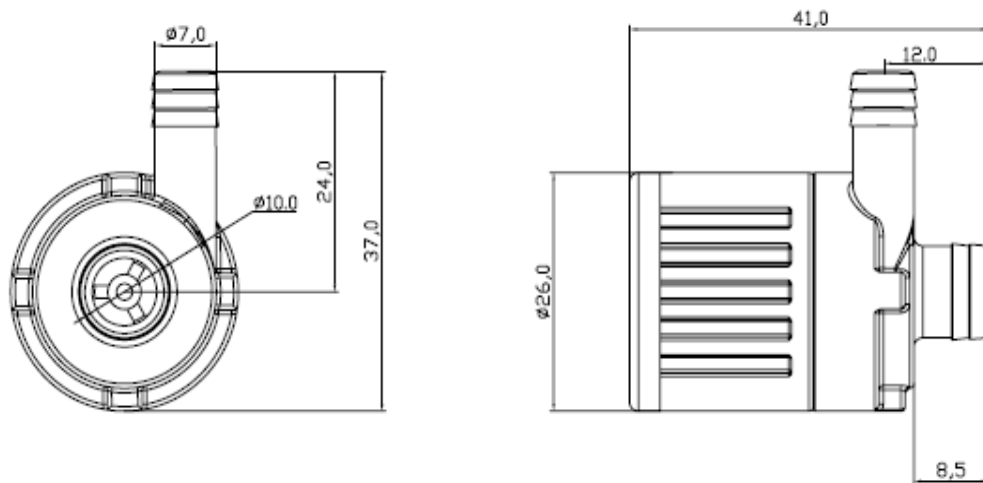

## DC Brushless Water Pump

Miniaturowa bezszczotkowa pompa obiegowa FOTTON FT-A25 12V DC Z

Product Parameter								
<b>Model</b>			FOTTON FT-A25 12V DC Z					
<b>Character</b>								
<b>Max working voltage</b>			12VDC					
<b>Rated working voltage</b>			12VDC					
<b>Rated power</b>			4W					
<b>Hmax (Max static water head)</b>			2.5 meters					
<b>Qmax (Max static flow rate)</b>			3L/min					
<b>Lifespan</b>			Continuous operation under normal workingsurrounding> 20000H					
<b>Working Environment</b>			PH value: PH5-10(weak acid and weak base), workable both on land and in water.					
<b>Max noise</b>			Under normal working condition,(1meter over the test instrument)<35dB					
<b>Max working temperature</b>			Under room temperature surroundings, fluid medium temperatur& 70°C					
<b>Application</b>			Green wall decoration, smart gaden herbs, plant&flowers watering, soilless culture, humidifier, foot massage, small fountain, aquarium, dishwasher, etc.					
<b>Color</b>			Black (Can be customized according to customer`s requirement)					
<b>Outlet direction</b>			Can be adjustable at any angle					
Dimension			IP grade	Inlet		Outlet		Remarks
Length (mm)	Width (mm)	Height (mm)		OD (mm)	ID (mm)	OD (mm)	ID (mm)	
41.5	26.0	37.0	IP67	10.0	7.5	7.0	4.0	Inlet and outlet have anti-slip strip

## ⊙ Outside View