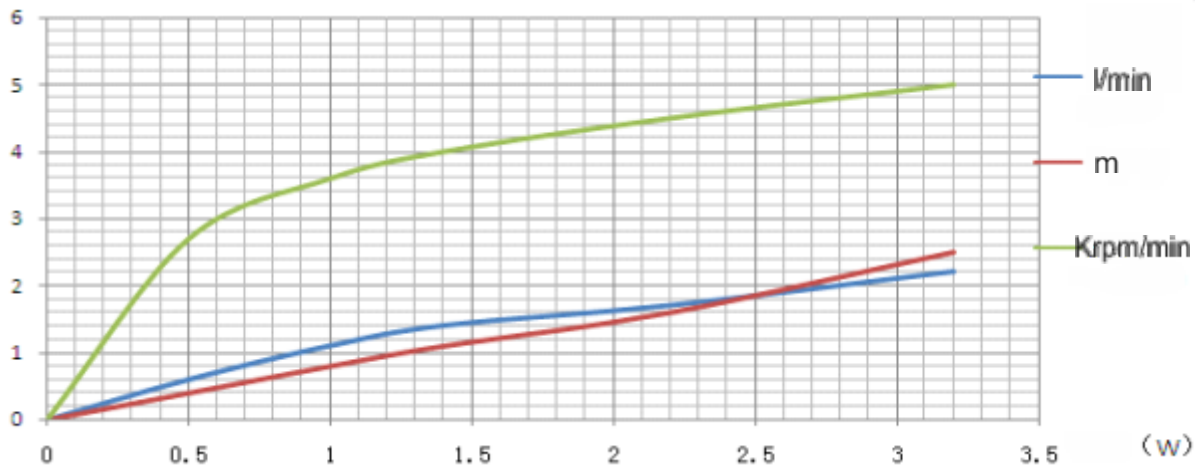

⊙ Curve Graph

⊙ Photo